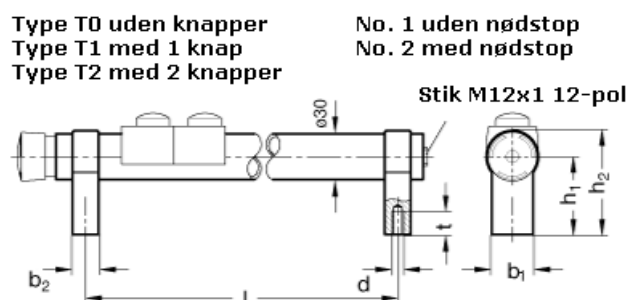

Article number: 201023020011

Description: E+G Tubular handles with switches
GN 331-200-EL-T1-1

Measures

$b_1 = 27$
 $b_2 = 17$
 $d = M 8$
 $h_1 = 51$
 $h_2 = 68$
 $l = 200$
 $t = 15$