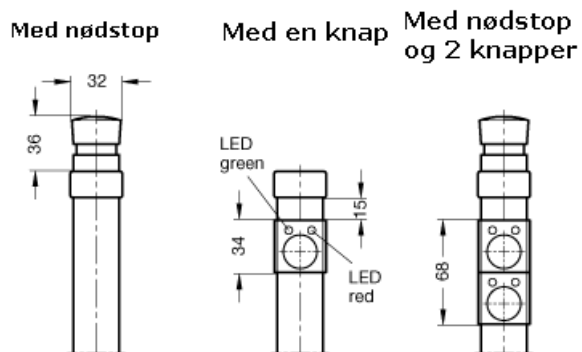

Article number: 201023020011

Description: E+G Tubular handles with switches
GN 331-200-EL-T1-1

Measures

$b_1 = 27$
 $b_2 = 17$
 $d = M 8$
 $h_1 = 51$
 $h_2 = 68$
 $l = 200$
 $t = 15$